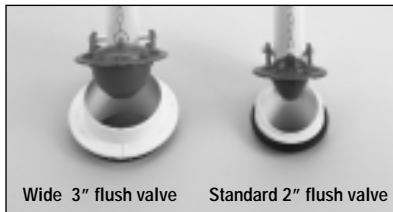

Choose a Traditional SoftClose toilet seat, or upgrade to a Jasmin washlet.

Fast Flush: New, wide 3" flush valve is 125% larger than conventional 2" flush valves.

- Classic design, two-piece toilet.
- Skirted styling with concealed trapway for easy cleaning.
- Unifit Rough-in
- G-Max Technology
- Powerful, quiet flush every time
- Large water surface

High profile two-piece toilet with 12" UniFit rough-in. Low consumption (6 Lpf/1.6 Gpf) siphon jet flushing action.

Tank cover, fittings, color matched trip lever, vitreous china mounting covers, less seat.

CST774S

Carrollton 1.6 GPF Toilet, Elongated

■ PERFORMANCE

The TOTO G-Max System offers outstanding commercial grade performance. The TOTO low consumption one piece toilet received high ratings during ANSI/ASME testing at independent laboratories. Designed with a powerful siphon jet flushing action, the bowl offers a large water surface and a 100% glazed trapway.

■ SPECIFICATIONS

Water Use: 1.6 Gpf / 6.0 Lpf
 Flush System: Gravity Feed (G-Max System)
 Min. Water Pressure: 8 psi
 Water Surface: 10-3/8" x 8-3/8"
 Trap Diameter: 2-1/8"
 Rough-in: 12" (10" and 14")
 Trap Seal: 2-1/16"
 Warranty: Five Year Limited Warranty
 Material: Tank & Bowl: Vitreous china
 UniFit Rough-in: PVC