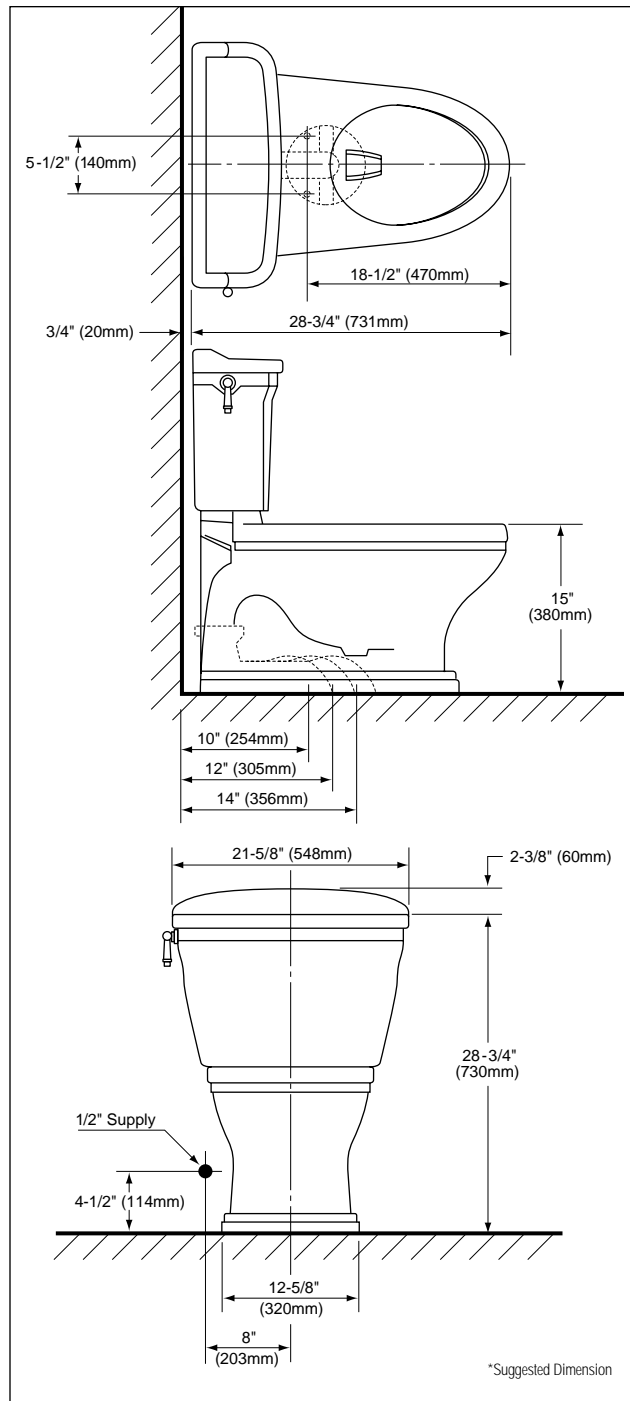

CST774S

Carrollton 1.6 GPF Toilet, Elongated

■ PERFORMANCE

The TOTO G-Max System offers outstanding commercial grade performance. The TOTO low consumption one piece toilet received high ratings during ANSI/ASME testing at independent laboratories. Designed with a powerful siphon jet flushing action, the bowl offers a large water surface and a 100% glazed trapway.

■ SPECIFICATIONS

Water Use: 1.6 Gpf / 6.0 Lpf
Flush System: Gravity Feed (G-Max System)
Min. Water Pressure: 8 psi
Water Surface: 10-3/8" x 8-3/8"
Trap Diameter: 2-1/8"
Rough-in: 12" (10" and 14")
Trap Seal: 2-1/16"
Warranty: Five Year Limited Warranty
Material: Tank & Bowl: Vitreous china
UniFit Rough-in: PVC

Shipping Weight: **CT774S** 84 lbs.
ST774S 40 lbs.

Shipping Dimensions: **CT774S** 31-1/8"L x 17-1/8"W
x 22-5/8"H
ST774S 23-5/8"L x 8-7/8"W
x 16-7/8"H

Fixture dimensions and hydraulic performance meet or exceed ANSI/ASME standard A112.19.2M and CAN/CSA B 45 requirements.

Listing and approval: IAPMO/UPC, CSA, City of Los Angeles, State of MA, and others

These dimensions and specifications are subject to change without notice.

CST774S - Carrollton Toilet

TOTO U.S.A., INC. • 1155 Southern Road, Morrow, GA 30260
Tel. (770) 282-8686 • Fax. (770) 282-8701 • www.totousa.com
Printed in U.S.A. © TOTO LTD. 10/01

Printed on recycled paper

REV 10/01